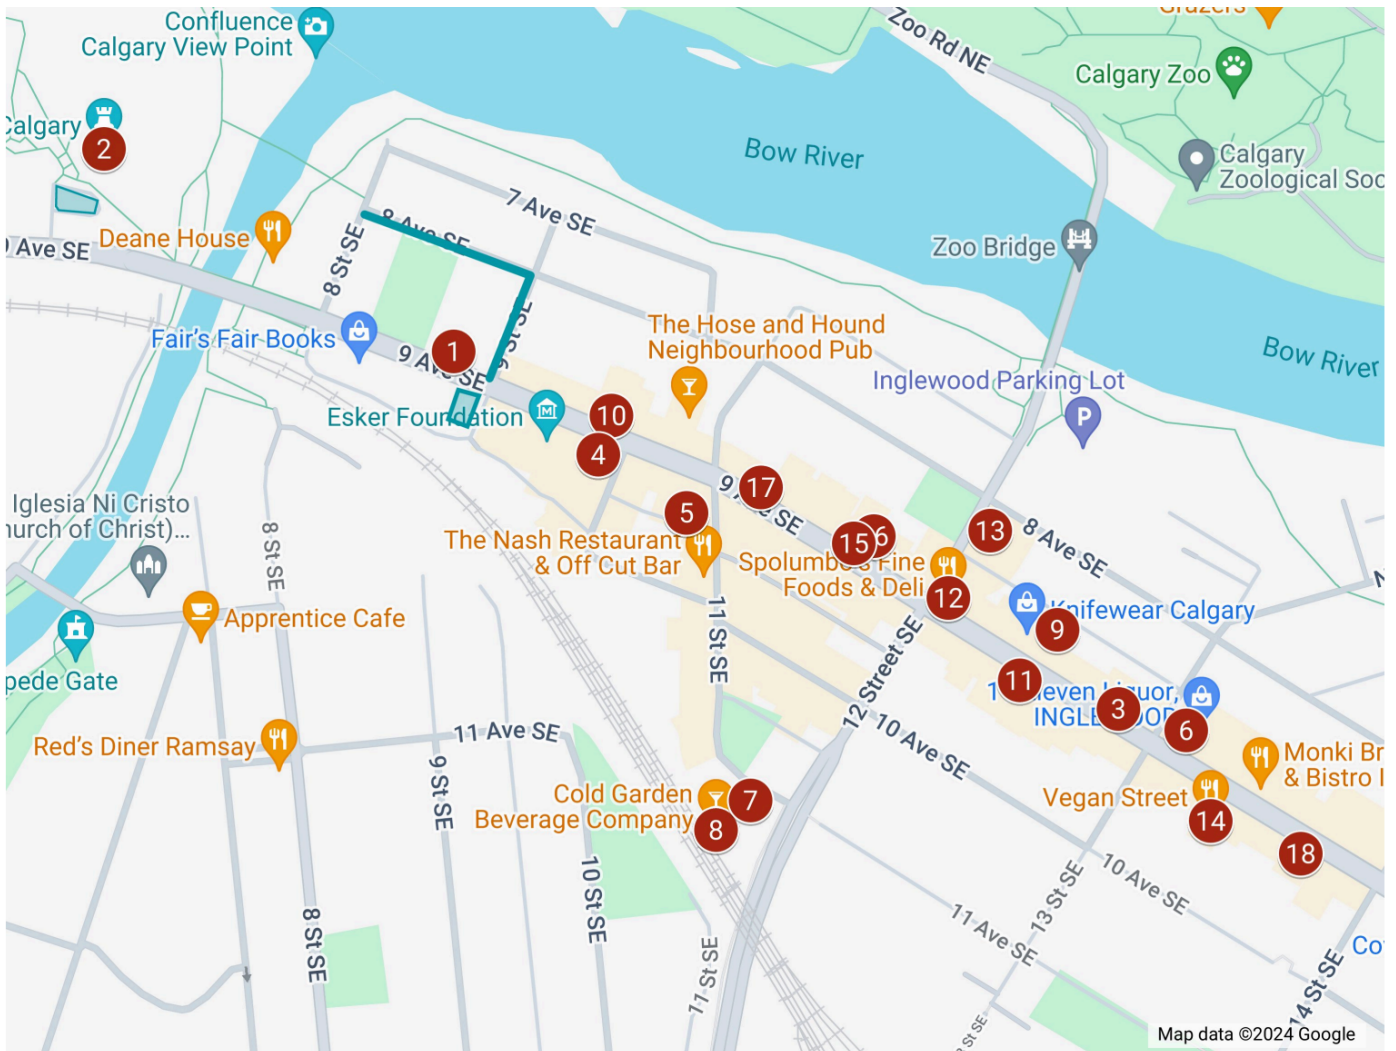

## Inglewood

- |                                  |                                   |
|----------------------------------|-----------------------------------|
| 1 - Alexandra Dance Hall         | 11 - Canela Vegan Bakery & Cafe   |
| 2 - Fort Calgary                 | 12 - Spolumbo's Fine Foods & Deli |
| 3 - The Dirty Duck               | 13 - Inglewood Drive In           |
| 4 - Cafe Gravity                 | 14 - Vegan Street                 |
| 5 - Analog Coffee                | 15 - The Peacock Boutique         |
| 6 - Rosso Coffee Roasters        | Consignment                       |
| 7 - Ol' Beautiful Brewing Co.    | 16 - Hello Vintage Inglewood      |
| 8 - Cold Garden Beverage Company | 17 - Recordland Limited           |
| 9 - High Line Brewing            | 18 - The Blues Can                |
| 10 - Tuk Tuk Thai                |                                   |

## East Village

- 1 - Fort Calgary
- 2 - Simmons Building
- 3 - King Eddy
- 4 - Phil & Sebastian Coffee Roasters
- 5 - National Music Centre
- 6- Sidewalk Citizen Bakery

PLEX 2024  
Locations  
Online Map