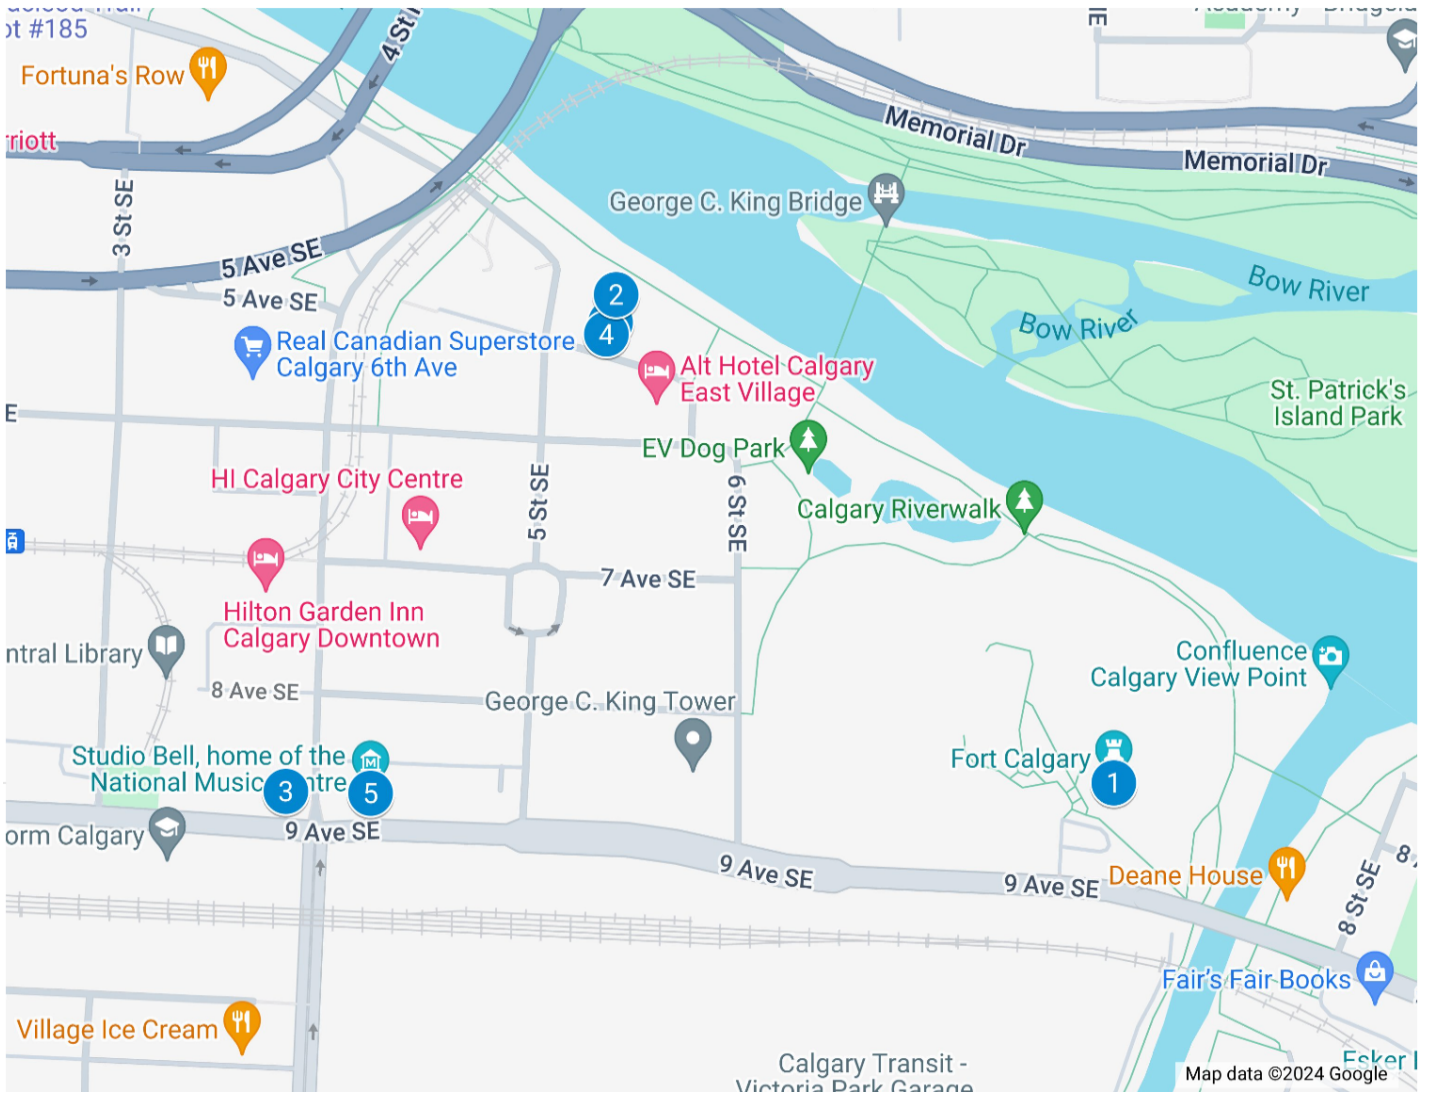

## Inglewood

- |                                  |                                   |
|----------------------------------|-----------------------------------|
| 1 - Alexandra Dance Hall         | 11 - Canela Vegan Bakery & Cafe   |
| 2 - Fort Calgary                 | 12 - Spolumbo's Fine Foods & Deli |
| 3 - The Dirty Duck               | 13 - Inglewood Drive In           |
| 4 - Cafe Gravity                 | 14 - Vegan Street                 |
| 5 - Analog Coffee                | 15 - The Peacock Boutique         |
| 6 - Rosso Coffee Roasters        | Consignment                       |
| 7 - Ol' Beautiful Brewing Co.    | 16 - Hello Vintage Inglewood      |
| 8 - Cold Garden Beverage Company | 17 - Recordland Limited           |
| 9 - High Line Brewing            | 18 - The Blues Can                |
| 10 - Tuk Tuk Thai                |                                   |

PLEX 2024  
Locations  
Online Map

## East Village

- 1 - Fort Calgary
- 2 - Simmons Building
- 3 - King Eddy
- 4 - Phil & Sebastian Coffee Roasters
- 5 - National Music Centre
- 6- Sidewalk Citizen Bakery

PLEX 2024  
Locations  
Online Map